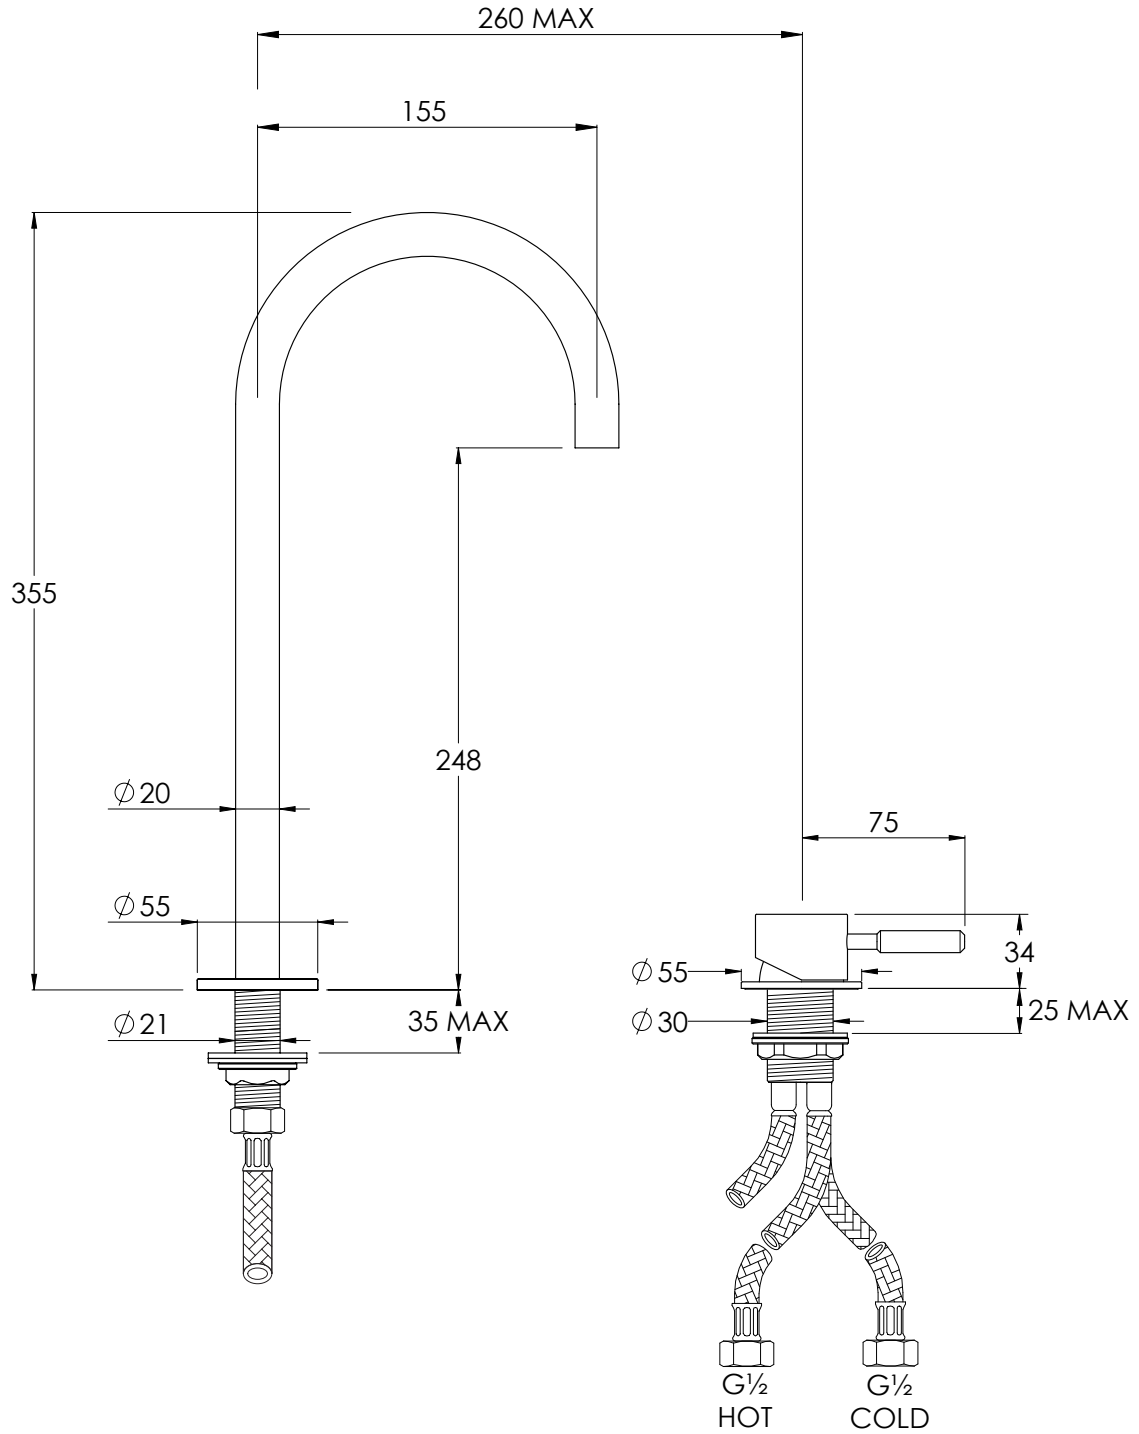

COALBROOK

DO1004

DECK MOUNTED 2 HOLE BASIN  
MIXER WITH TALL SPOUT

DATE: 03/09/19

REVISION: A

DIMENSIONS IN MILLIMETRES

WHILST EVERY EFFORT IS MADE TO ENSURE THE ACCURACY OF THESE DATA SHEETS THEY ARE SUBJECT TO CHANGE WITHOUT NOTICE AS PART OF THE COMPANY'S PRODUCT DEVELOPMENT PROCESS