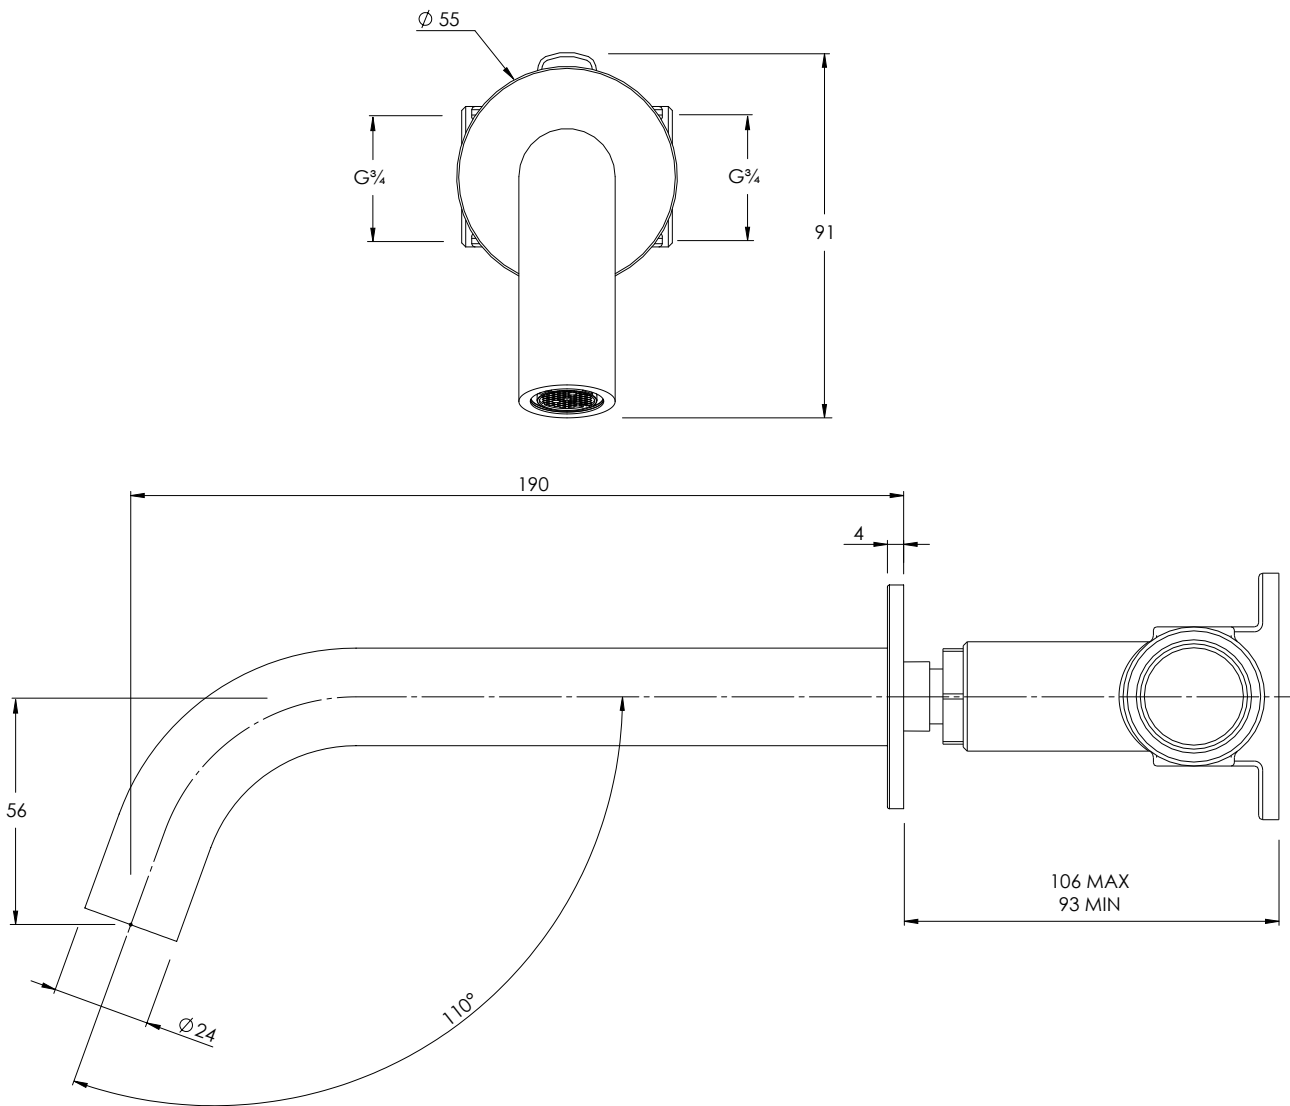

COALBROOK

DO2003

WALL MOUNTED BATH SPOUT

DATE: 28/07/2021

REVISION: A

DIMENSIONS IN MILLIMETRES

WHILST EVERY EFFORT IS MADE TO ENSURE THE ACCURACY OF THESE DATA SHEETS THEY ARE SUBJECT TO CHANGE WITHOUT NOTICE AS PART OF THE COMPANY'S PRODUCT DEVELOPMENT PROCESS