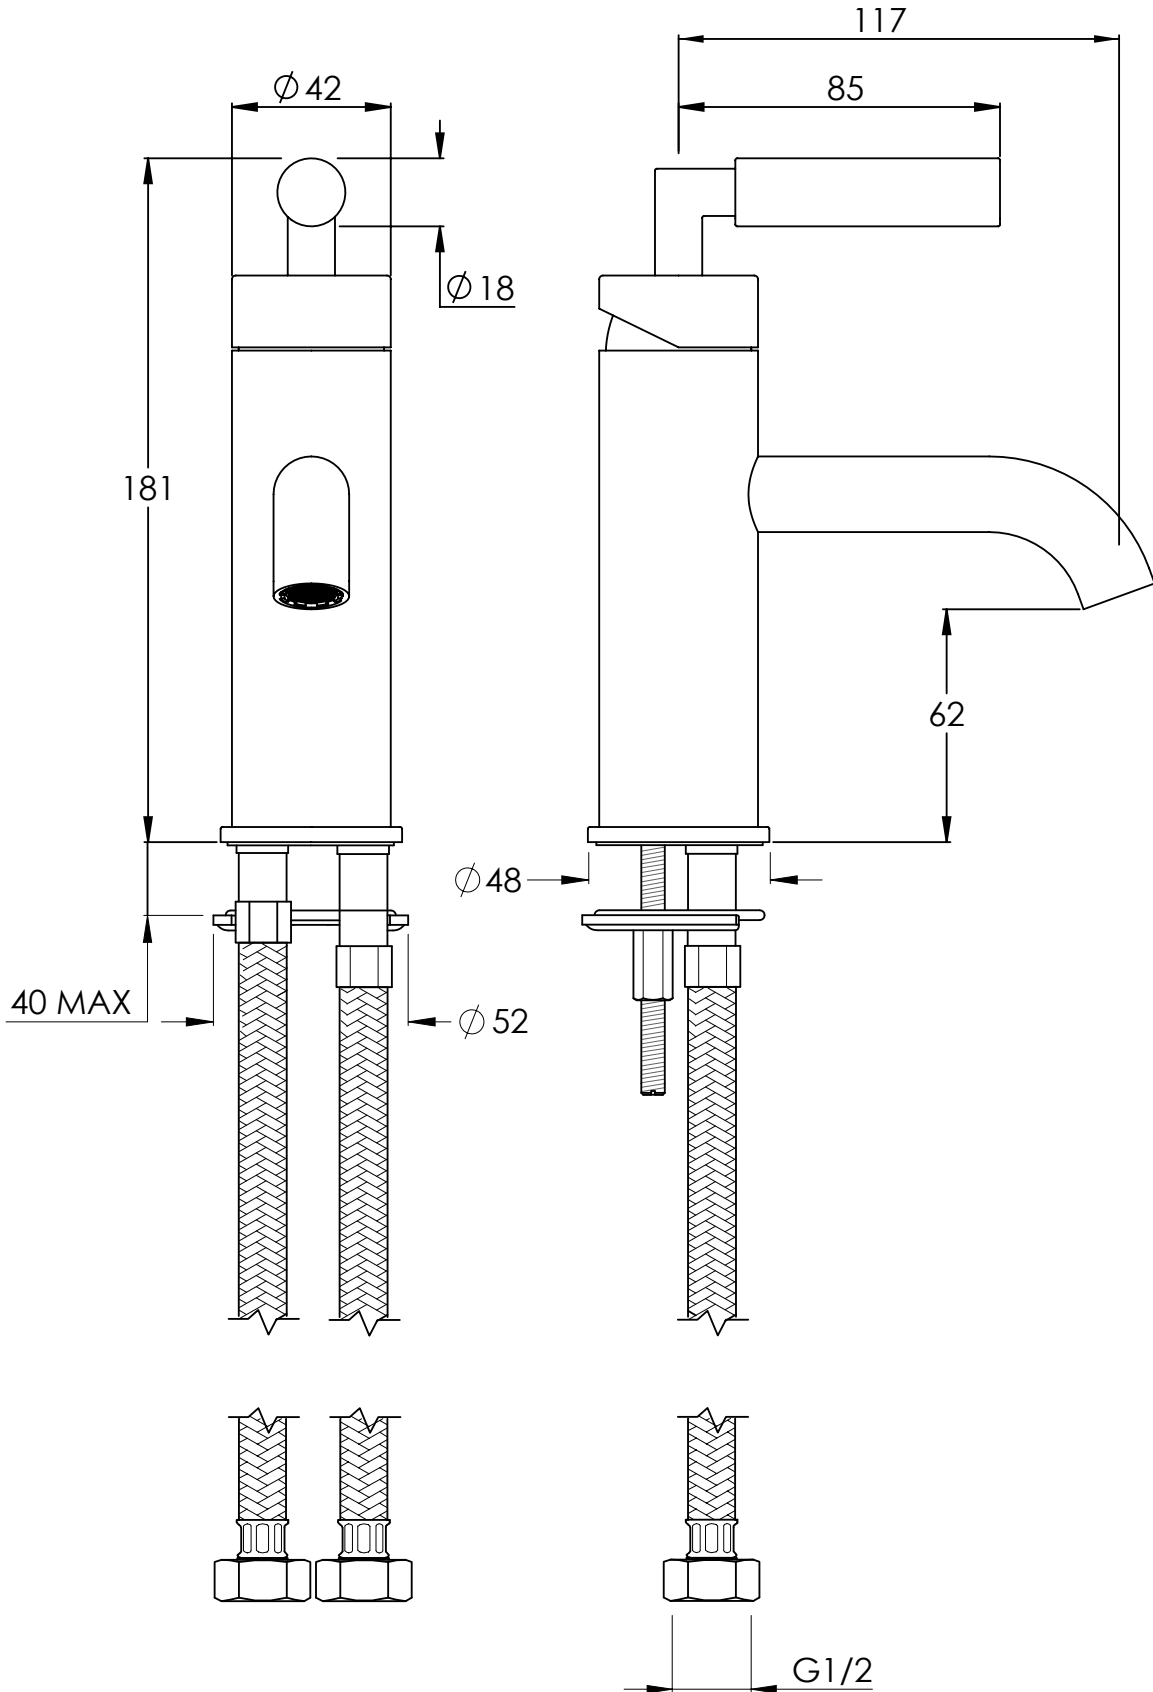

COALBROOK

ZU1000

MONOBASIN MIXER

DATE: 02/09/21

REVISION: A

DIMENSIONS IN MILLIMETRES

WHILST EVERY EFFORT IS MADE TO ENSURE THE ACCURACY OF THESE DATA SHEETS THEY ARE SUBJECT TO CHANGE WITHOUT NOTICE AS PART OF THE COMPANY'S PRODUCT DEVELOPMENT PROCESS