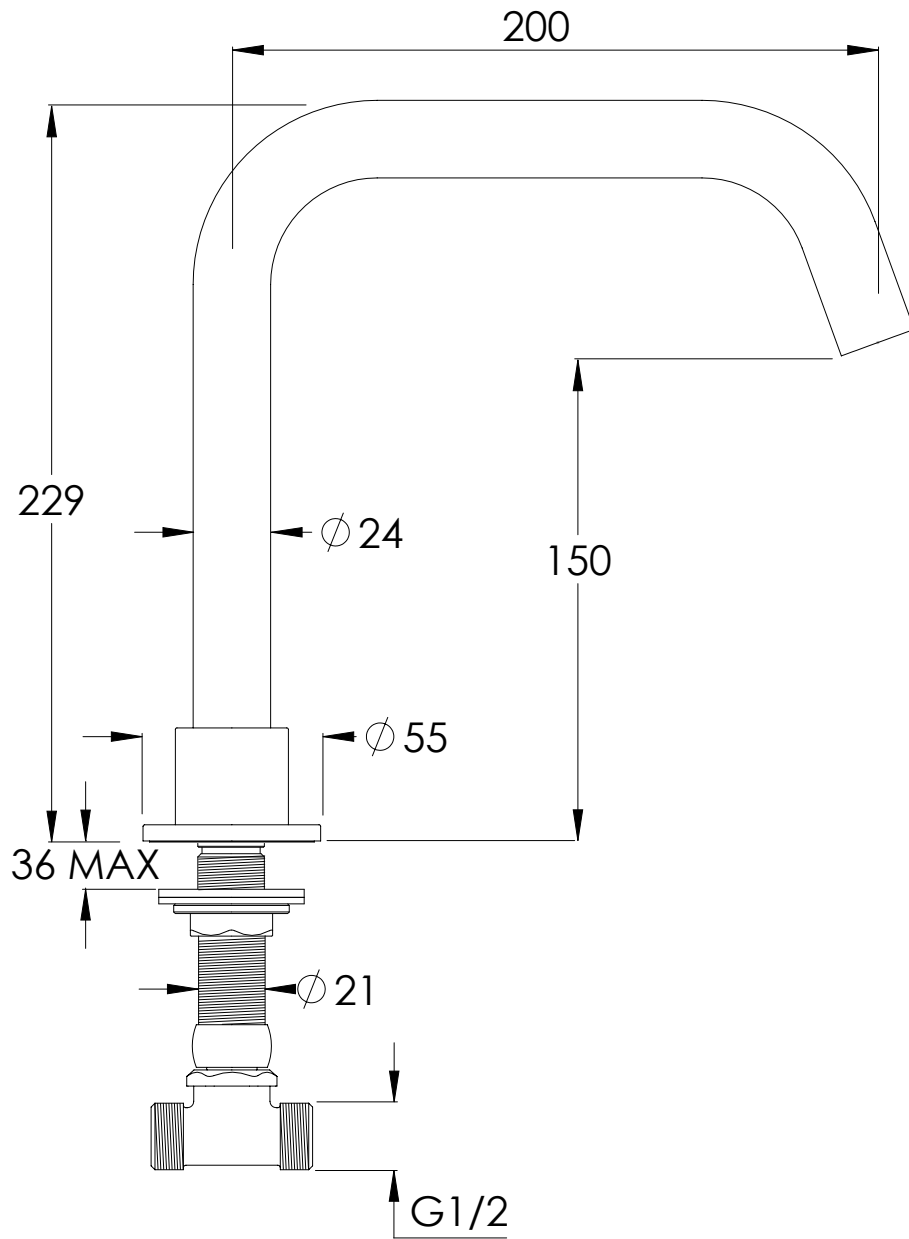

COALBROOK

CO2110

DECK MOUNTED SWIVEL ANGLED
BATH SPOUT

DATE: 03/09/21

REVISION: A

DIMENSIONS IN MILLIMETRES

WHILST EVERY EFFORT IS MADE TO ENSURE THE ACCURACY OF THESE DATA SHEETS THEY ARE SUBJECT TO CHANGE WITHOUT NOTICE AS PART OF THE COMPANY'S PRODUCT DEVELOPMENT PROCESS