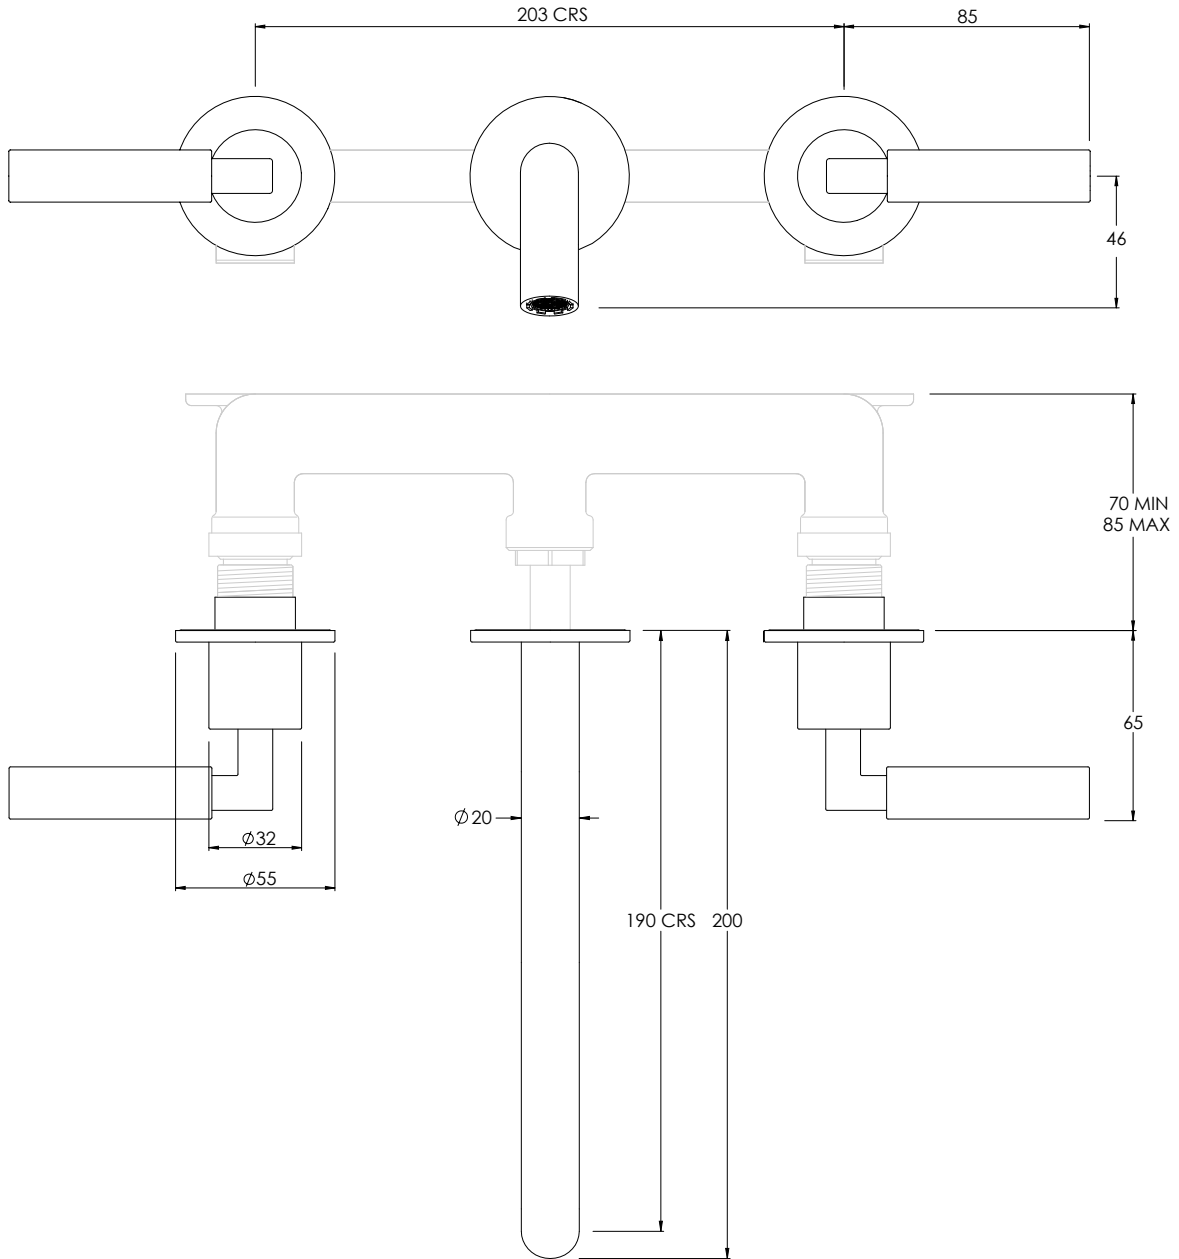

COALBROOK

ZU1011

WALL BASIN MIXER WITH 190MM
SPOUT

DATE: 05/01/22

REVISION: A

DIMENSIONS IN MILLIMETRES

WHILST EVERY EFFORT IS MADE TO ENSURE THE ACCURACY OF THESE DATA SHEETS THEY ARE SUBJECT TO CHANGE WITHOUT NOTICE AS PART OF THE COMPANY'S PRODUCT DEVELOPMENT PROCESS

COALBROOK

DC1008

WALL MOUNTED 3 HOLE BASIN
MIXER - ROUGH

DATE: 06/10/21

REVISION: B

DIMENSIONS IN MILLIMETRES

WHILST EVERY EFFORT IS MADE TO ENSURE THE ACCURACY OF THESE DATA SHEETS THEY ARE SUBJECT TO CHANGE WITHOUT NOTICE AS PART OF THE COMPANY'S PRODUCT DEVELOPMENT PROCESS