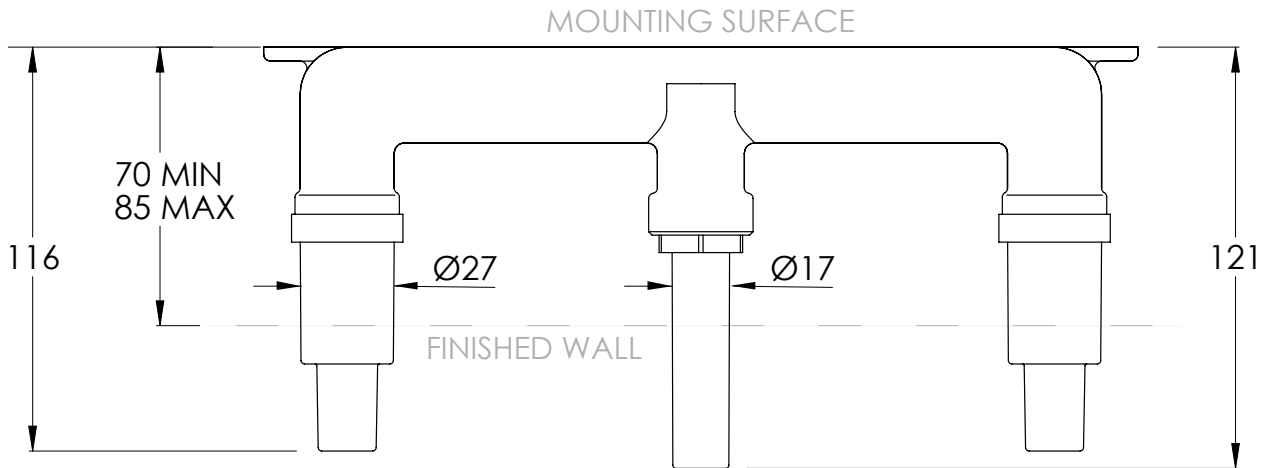

COALBROOK

ZU1011

WALL BASIN MIXER WITH 190MM
SPOUT

DATE: 05/01/22

REVISION: A

DIMENSIONS IN MILLIMETRES

WHILST EVERY EFFORT IS MADE TO ENSURE THE ACCURACY OF THESE DATA SHEETS THEY ARE SUBJECT TO CHANGE WITHOUT NOTICE AS PART OF THE COMPANY'S PRODUCT DEVELOPMENT PROCESS

COALBROOK

DC1008

WALL MOUNTED 3 HOLE BASIN
MIXER - ROUGH

DATE: 06/10/21

REVISION: B

DIMENSIONS IN MILLIMETRES

WHILST EVERY EFFORT IS MADE TO ENSURE THE ACCURACY OF THESE DATA SHEETS THEY ARE SUBJECT TO CHANGE WITHOUT NOTICE AS PART OF THE COMPANY'S PRODUCT DEVELOPMENT PROCESS