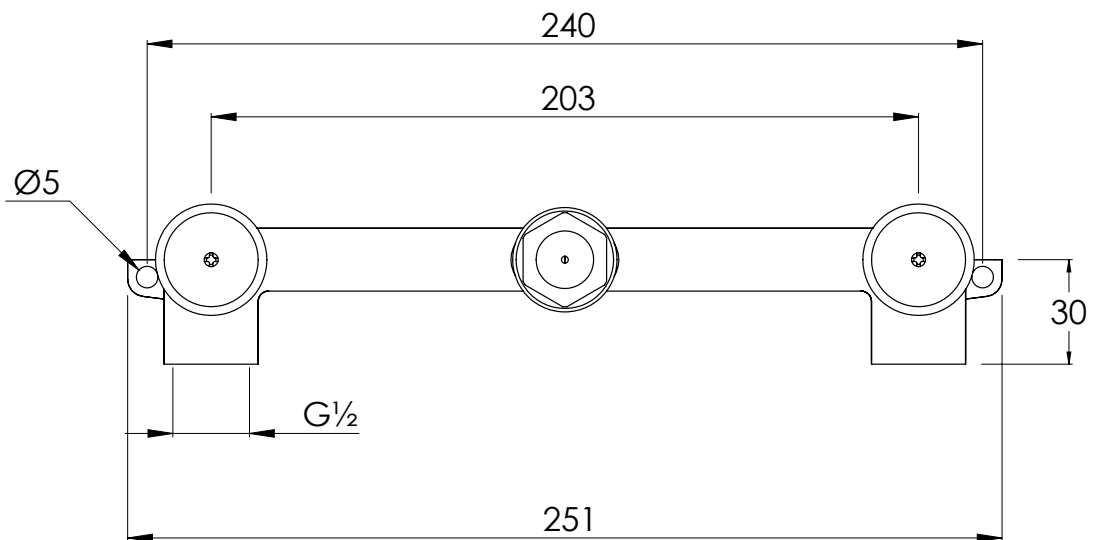

COALBROOK

ZU1011

WALL BASIN MIXER WITH 190MM
SPOUT

DATE: 05/01/22

REVISION: A

DIMENSIONS IN MILLIMETRES

WHILST EVERY EFFORT IS MADE TO ENSURE THE ACCURACY OF THESE DATA SHEETS THEY ARE SUBJECT TO CHANGE WITHOUT NOTICE AS PART OF THE COMPANY'S PRODUCT DEVELOPMENT PROCESS

COALBROOK

DC1008

WALL MOUNTED 3 HOLE BASIN
MIXER - ROUGH

DATE: 06/10/21

REVISION: B

DIMENSIONS IN MILLIMETRES

WHILST EVERY EFFORT IS MADE TO ENSURE THE ACCURACY OF THESE DATA SHEETS THEY ARE SUBJECT TO CHANGE WITHOUT NOTICE AS PART OF THE COMPANY'S PRODUCT DEVELOPMENT PROCESS