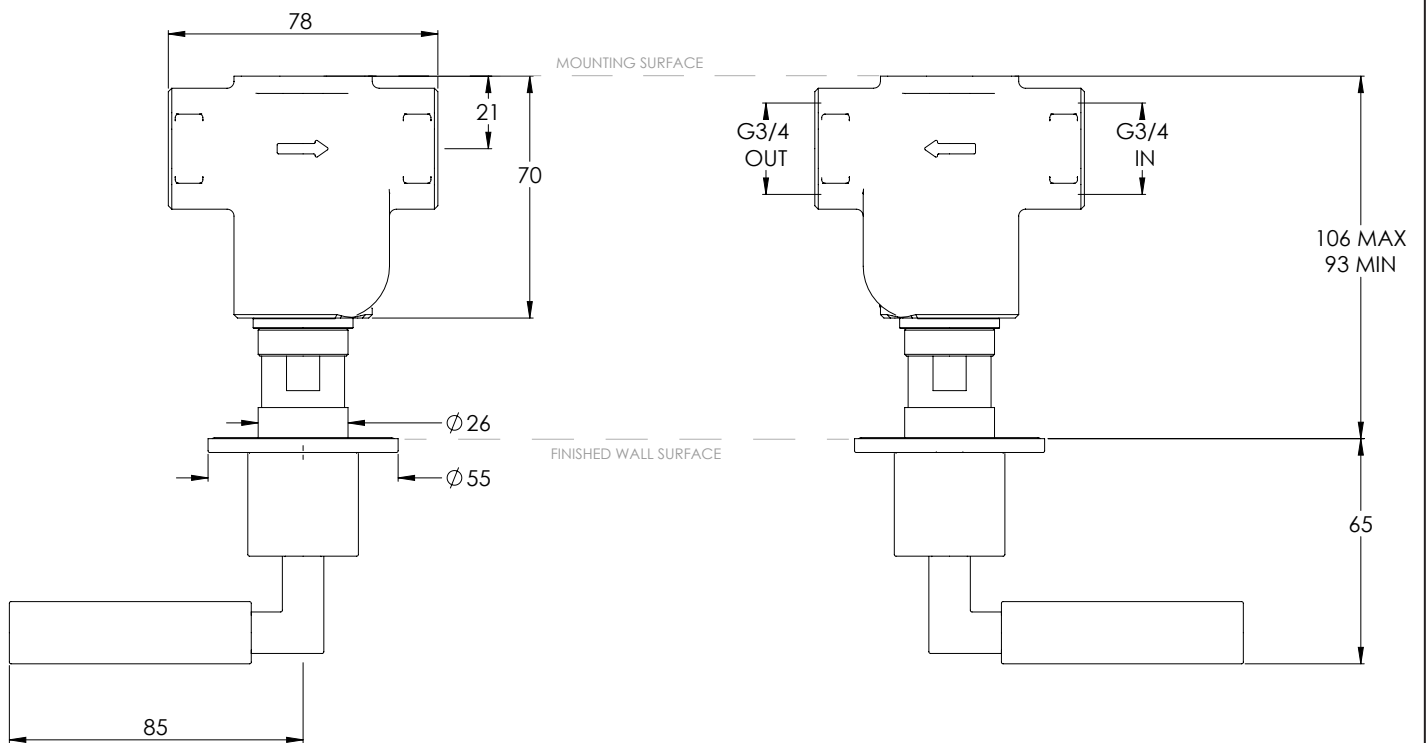

COALBROOK

ZU2004

WALL MOUNTED BATH
FLOW VALVES

DATE: 07/09/2021

REVISION: A

DIMENSIONS IN MILLIMETRES

WHILST EVERY EFFORT IS MADE TO ENSURE THE ACCURACY OF THESE DATA SHEETS THEY ARE SUBJECT TO CHANGE WITHOUT NOTICE AS PART OF THE COMPANY'S PRODUCT DEVELOPMENT PROCESS