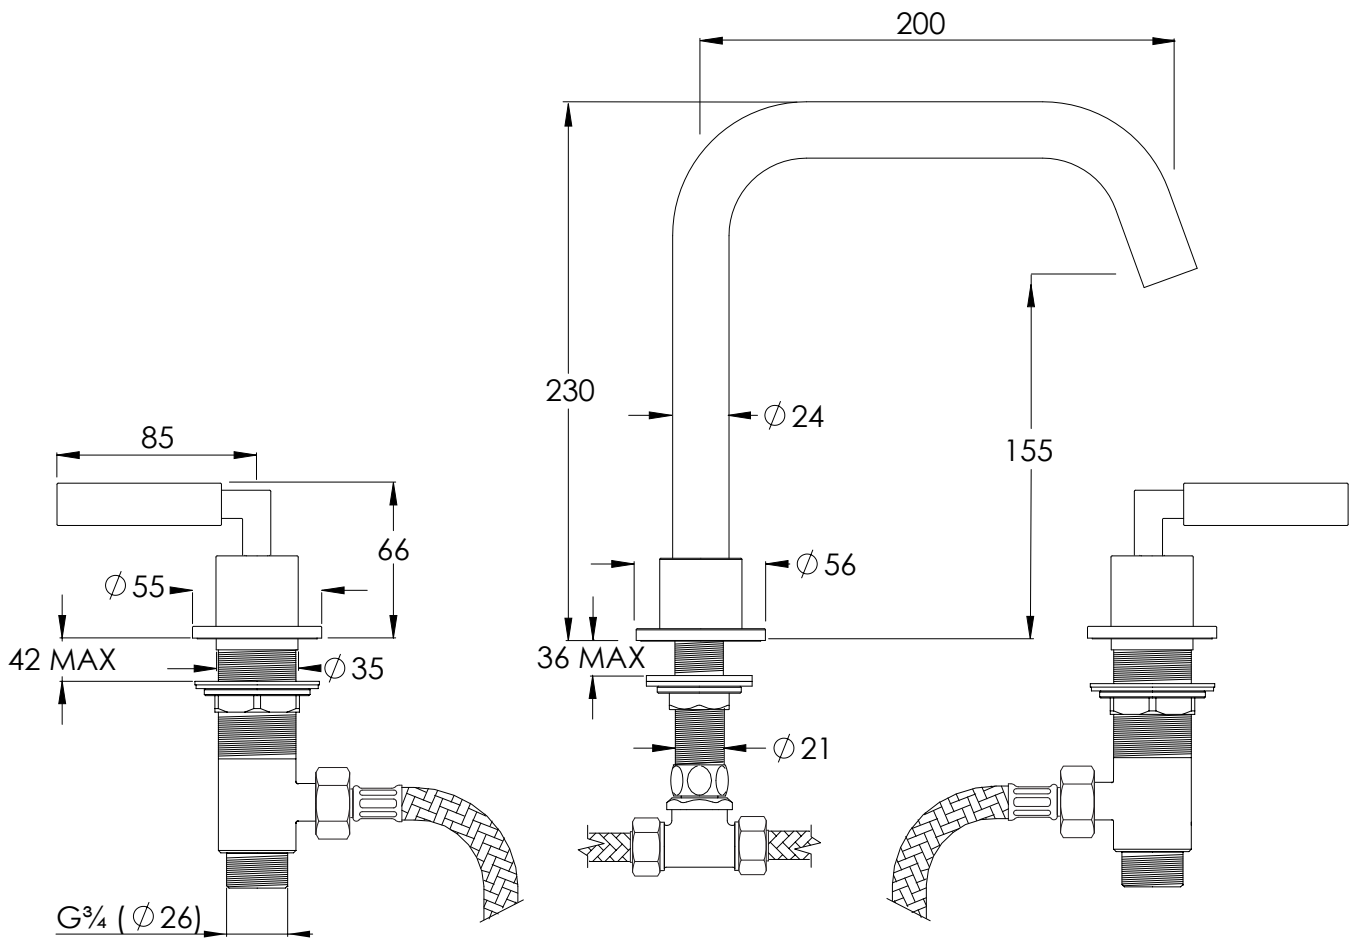

COALBROOK

ZU2006

DECK MOUNTED BATH FILLER

DATE: 04/01/22

REVISION: A

DIMENSIONS IN MILLIMETRES

WHILST EVERY EFFORT IS MADE TO ENSURE THE ACCURACY OF THESE DATA SHEETS THEY ARE SUBJECT TO CHANGE WITHOUT NOTICE AS PART OF THE COMPANY'S PRODUCT DEVELOPMENT PROCESS